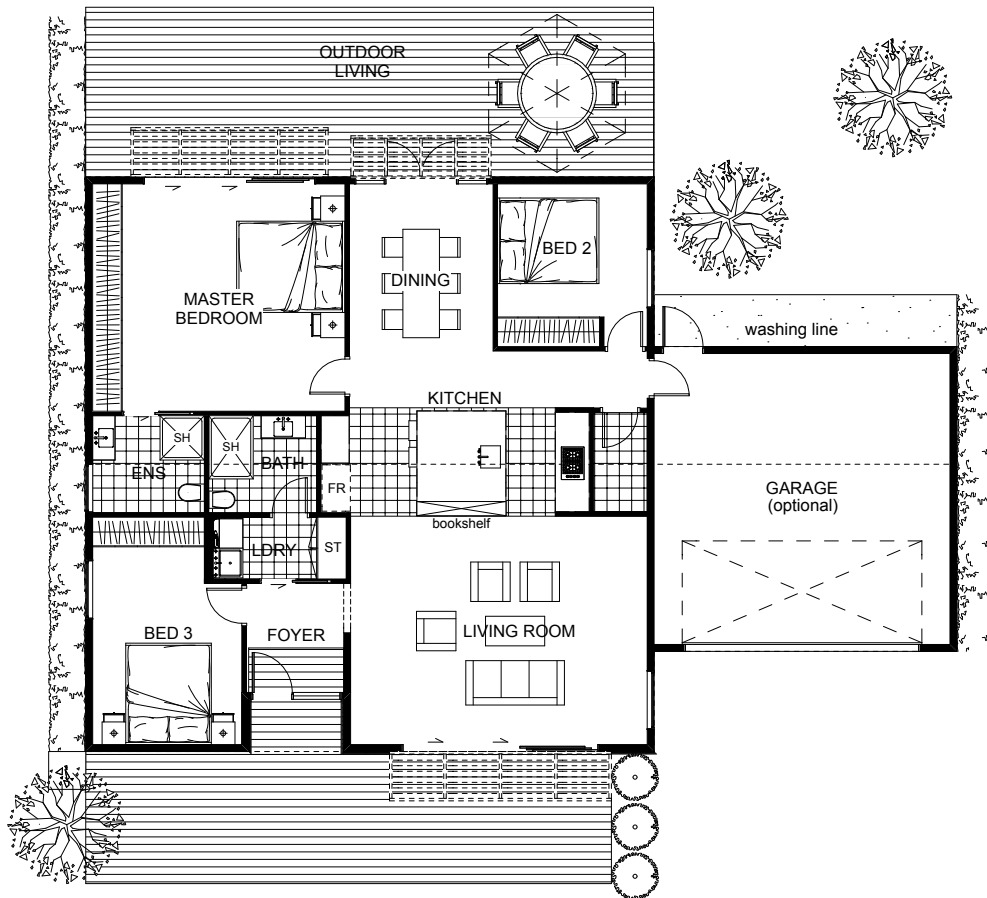

Timeless simplicity, wrapped up in functionality, this modern style house features open living area that incorporates living room, kitchen and dining room without any doors or walls, making each space appear and feel large. One master and three bedrooms, garage and wooden decking show that this might be a perfect home for a medium-sized family. Sit in a deck chair, while sipping a wine and enjoy the marvelous views of the surroundings.

Floor Area: 135m<sup>2</sup>

 0-2 
  3 
  2 
  11.5m 
  11.7m

Contact Lee:  
 Ph: 021 886 360  
 E: lee@bclhomes.co.nz  
[www.bclhomes.co.nz](http://www.bclhomes.co.nz)