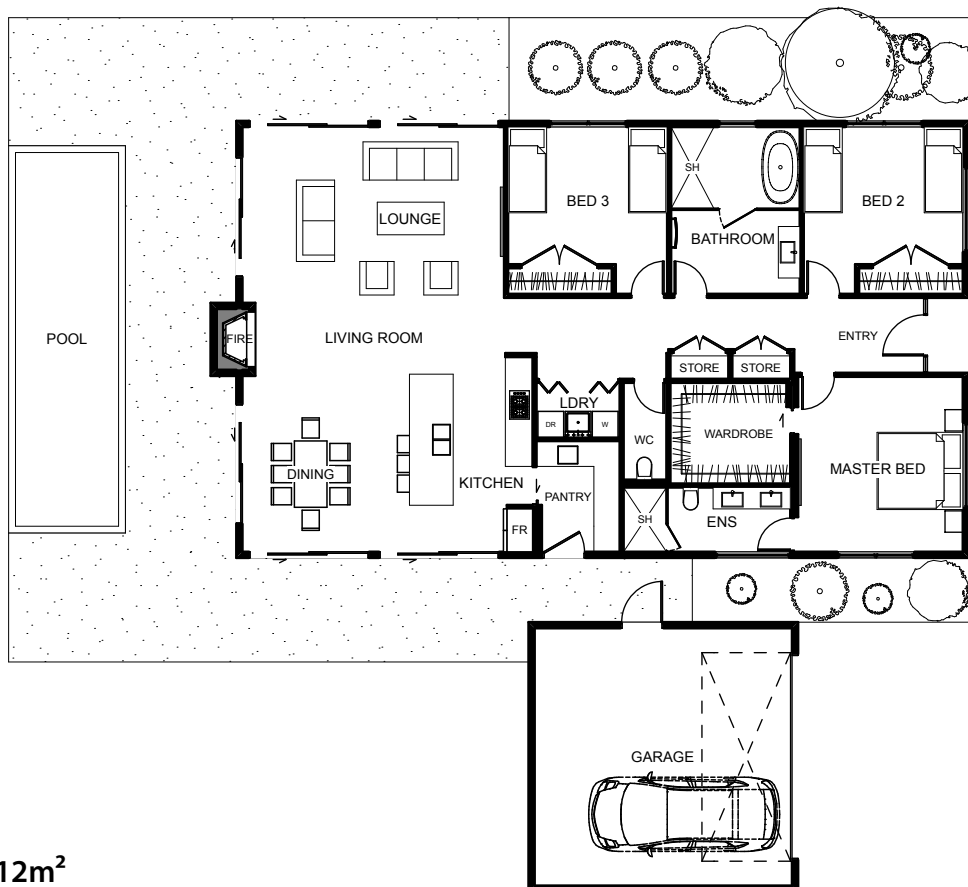

The Cody is a modern design that offers a seamless flow from the entry foyer to the open plan living area located at the opposite end of the home. Featuring three generous bedrooms, including a larger private master bedroom with ensuite and a walk in robe. The Cody combines practical family living with personal comforts. Relax in the open plan living area or enjoy the seamless transition from indoors to outdoors with the alfresco outdoor living. The Cody is a practical home design for the growing family.

Floor Area: 212m²

 2
  3
  2
  16.8m
  18.0m

Contact Lee:
 Ph: 021 886 360
 E: lee@bclhomes.co.nz
www.bclhomes.co.nz