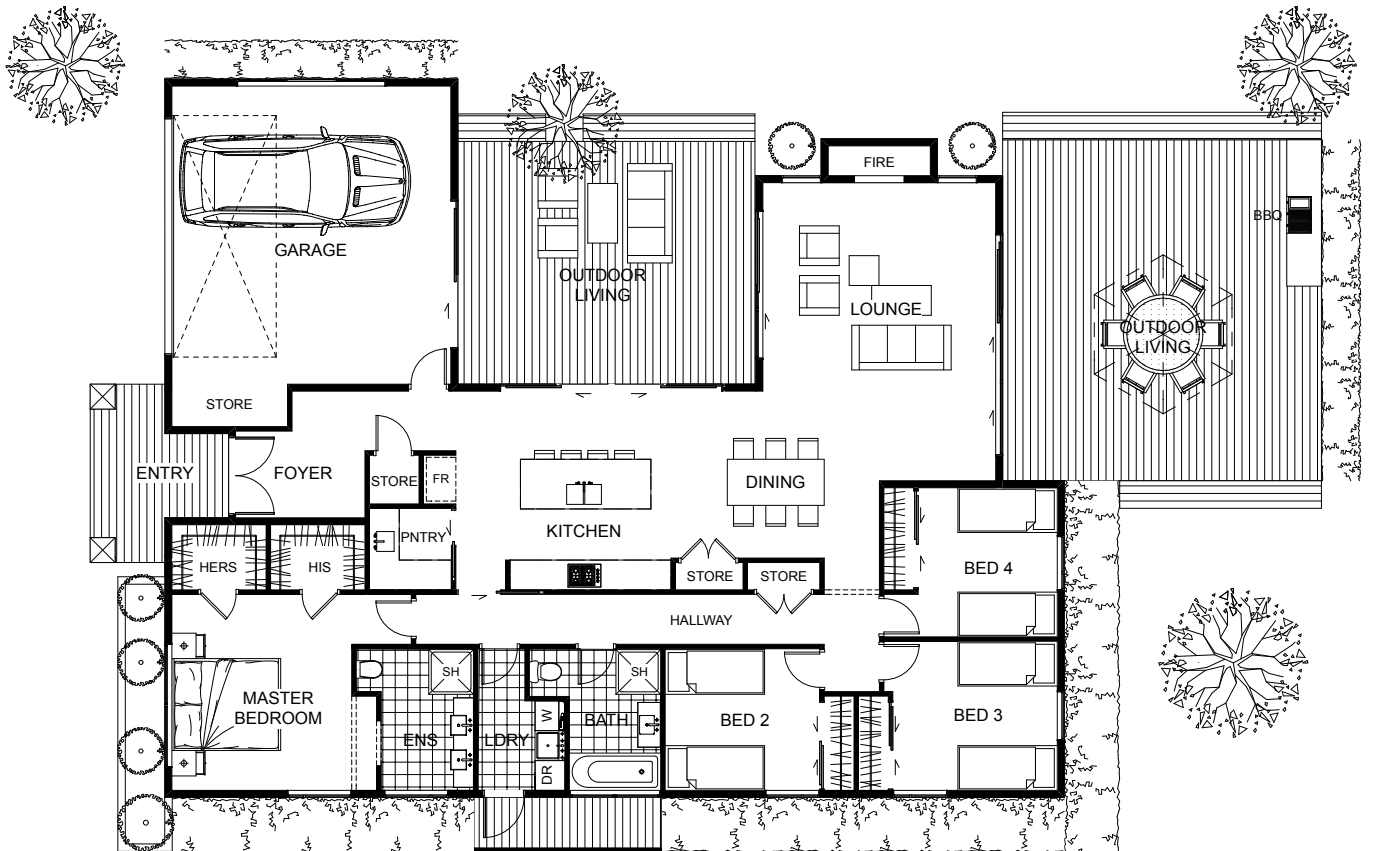

With the strong contrast between the two colors of the façade, this modern design encompasses everything that a home should have and much more. A lounge area with a fireplace surrounded by two paved patios gives the sense of spaciousness, smoothly bringing the outdoors inside, connecting it to the dining room and kitchen unobtrusively. One master, three bedrooms and a garage show that this is the house, which will always have a sense of quality and a place in the future.

Floor Area: 208m<sup>2</sup>

 2  
  4  
  2  
  18.1m  
  14.5m

Contact Lee:  
 Ph: 021 886 360  
 E: lee@bclhomes.co.nz  
[www.bclhomes.co.nz](http://www.bclhomes.co.nz)