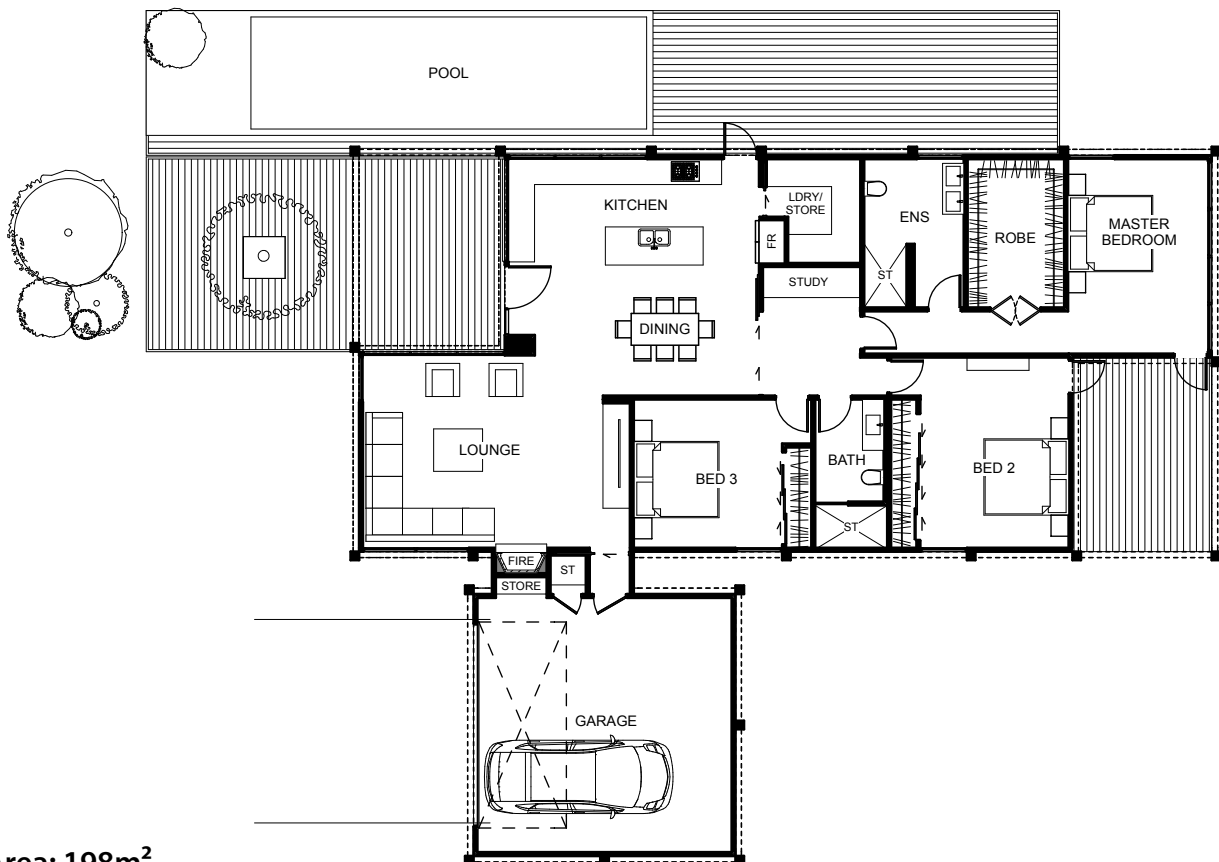

The impeccably designed Jarrow has a winning way with space. This outstanding home is impressive on all fronts. Appreciate the finer things in life with this intelligent, bold and highly refined, modern home. A secluded master bedroom is close enough to be connected but private enough to retreat to and in hidden away behind an ensuite and walk in robe. Two more bedrooms open out to a study nook which then leads out to an enticing open-plan living area, dining and lounge creating a true sense of togetherness. Want to live in style, live in the Jarrow.

Floor Area: 198m<sup>2</sup>

 2
  3
  2
  20.1m
  16.5m

Contact Lee:  
 Ph: 021 886 360  
 E: lee@bclhomes.co.nz  
[www.bclhomes.co.nz](http://www.bclhomes.co.nz)