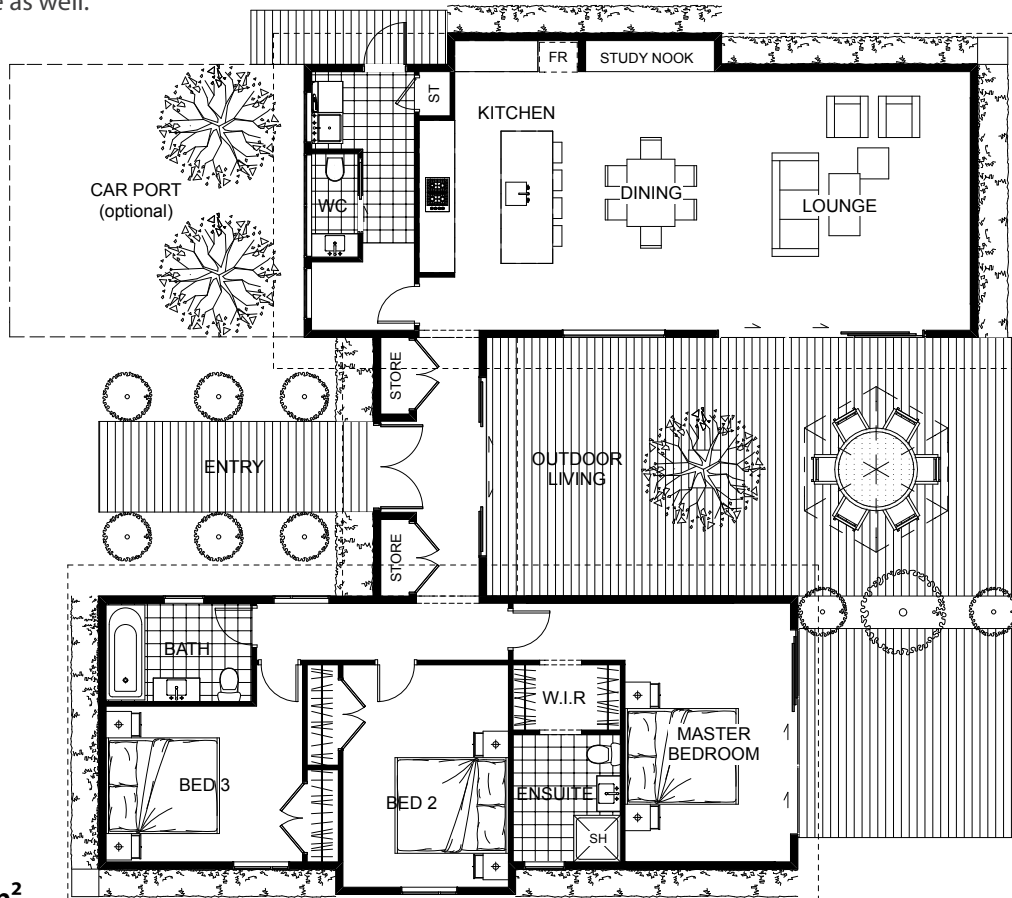

With a perfect dose of surroundings presented in the house from the large floor to ceiling windows framing and reflecting the landscape, this home reinforces its surroundings, giving off the feeling that it is a natural progression of the landscape. It celebrates an open living area with kitchen, dining room, living room and study nook all blended into one without any walls or fixtures. Featuring a carport, large wooden deck, one master and two bedrooms, it shows that it is not only a work of art but a functional piece as well.

Floor Area: 179m<sup>2</sup>

 0-2 
  3 
  2 
  15.4m 
  16.1m

Contact Lee:  
 Ph: 021 886 360  
 E: lee@bclhomes.co.nz  
 www.bclhomes.co.nz