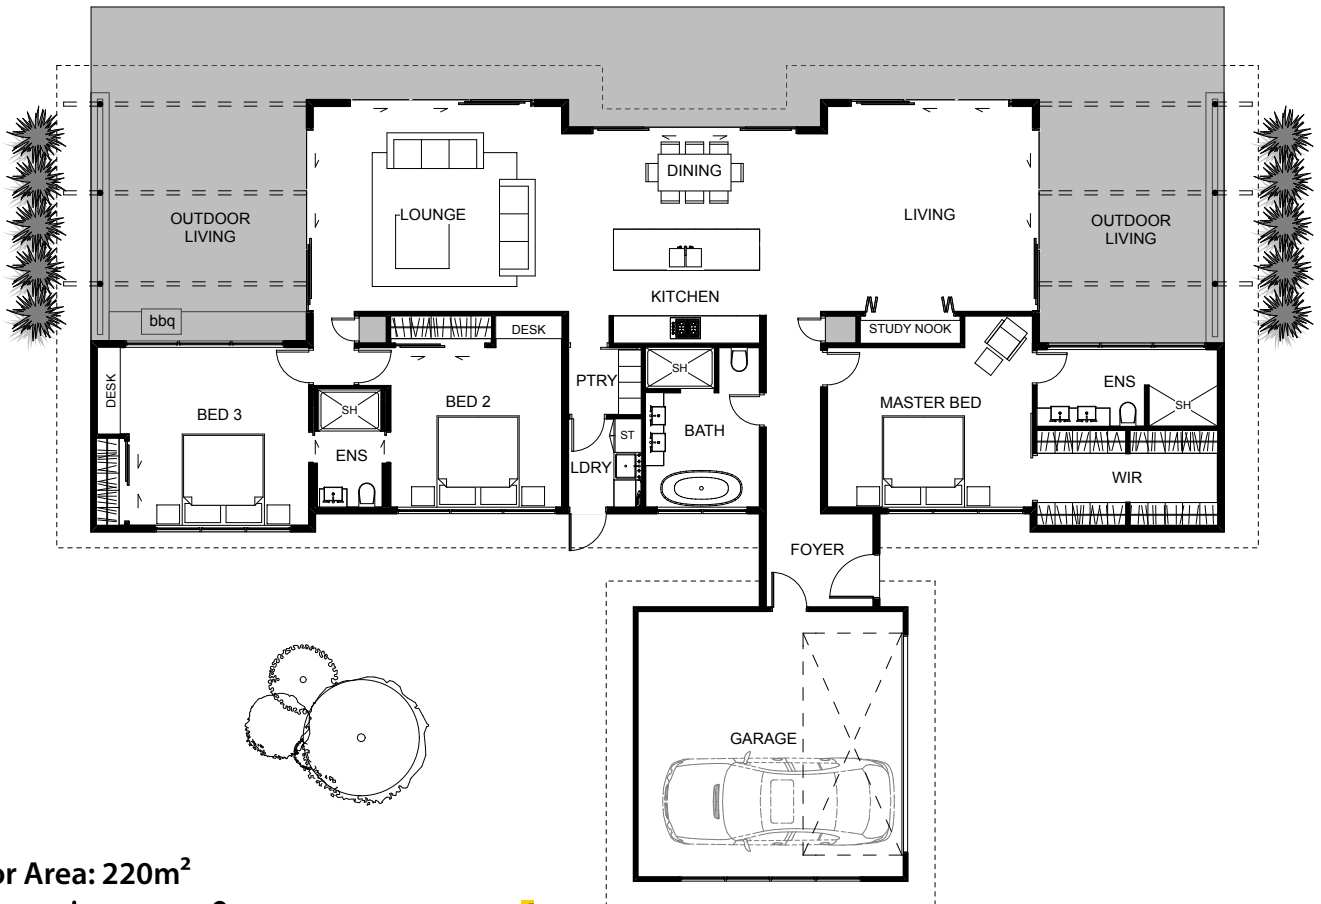

The Minto is a stunning home that incorporates a delightful and spacious living hub, providing plenty of room to relax as a family. Large windows let the light flood in and there is covered outdoor entertainment areas on either side of the living hub, providing an entertainers dream. The kitchen features a walk through pantry which also leads to a hidden and private laundry. Near the front entrance is a gorgeous master bedroom featuring a large walk in wardrobe and ensuite. The secondary bedrooms even share their own ensuite meeting the needs of any family. The Minto delivers the full family home experience you need.

Floor Area: 220m<sup>2</sup>

 2  
  3  
  2  
  24.8m  
  17.1m

Contact Lee Baillie:  
 Ph: 021 886 360  
 E: lee@bclhomes.co.nz  
[www.bclhomes.co.nz](http://www.bclhomes.co.nz)